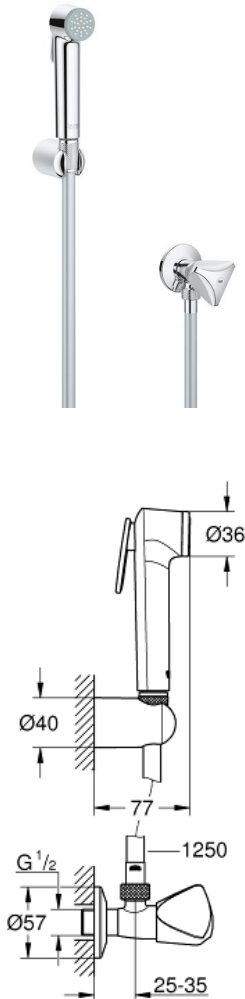

TEMPESTA-F TRIGGER SPRAY 30

MODEL # 27514001

Pure Freude
an Wasser

GROHE

Product Description: TEMPESTA-F TRIGGER SPRAY 30

Standard Specification:

- Consisting of:
- Hand shower with trigger control (27 512 001)
- Wall shower holder (28 605)
- 1/2" angle valve (22 958)
- Silverflex Longlife shower hose 1250 mm (26 335 000)
- **GROHE StarLight** finish
- **SpeedClean** anti-lime system
- Inner WaterGuide for a longer life
- Twistfree to prevent hose from twisting
- Min. recommended pressure: 15 psi (1.0 bar)

Applicable Codes & Standards:

- Energy Policy Act of 1992

Color:

- 27514001 StarLight Chrome